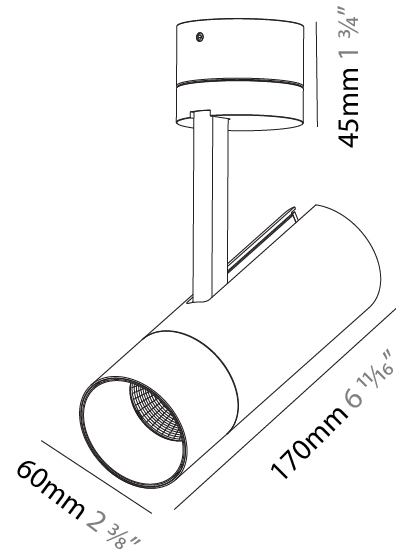

GENERAL

Series: Imagine
Subseries: Imagine 60
Brand: Prolicht
Division: Architectural
Mounting Type: Surface
Mounting Location: Ceiling
Subcategory: Spots

PHYSICAL

Shape: Cylinder
Diameter (mm): 60
Diameter (in): 2 3/8
Height (mm): 170
Height (in): 6 11/16
Max. Overall Height (mm): 215
Max. Overall Height (in): 8 7/16
Light Distribution: Adjustable / Direct
Weight (kg): 0.604
Weight (lbs): 1.33
Fixture Finish: SSR / BKV / CWI / CRY / HAB / UFT / ITA / RUA / FTG / MYG / LOD / PUS / FRO / FUP / KIA / POP / BLS / SPG / MEY / GOH / GUM / CHC / COM / ABZ / JAG / OBR / MOS / ROR
Fixture Material: Aluminum Die Cast

ELECTRICAL

Lamp Type: LED (Zhaga Standard)
Input Wattage (W): 13
Total Output Wattage (W): 11.8
Dimming: Tri-Mode (Non-Dimming and Phase Dimming (120Vac only) and 0-10V Dimming)
Driver Included: Yes
Driver Location: Integrated
Driver Type: Constant Current - Universal
Driver Class: Class 2
Input Voltage (V): 120 - 277
Constant Current (MA): 500

LED

Number of LEDs: 1
Color Temperature (°K): 2700 / 3000 / 3500 / 4000
Max. Delivered Lumen (lm): 987 / 1023 / 1076 / 1098
Nominal Lumen (lm): 1304 / 1352 / 1421 / 1450
CRI: >90 CRI
Lamp Life (hrs): 50000

OPTICAL

Reflector°: 18 / 34 / 46
Optic°: Lens Pack - No Lens / Linear Spread Lens / Honeycomb / Spread Lens
Adjustability: Rotational 350°; Tilt 90°

RATINGS AND CERTIFICATIONS

Certified By: Certified for North American Standards
IP rating: IP20