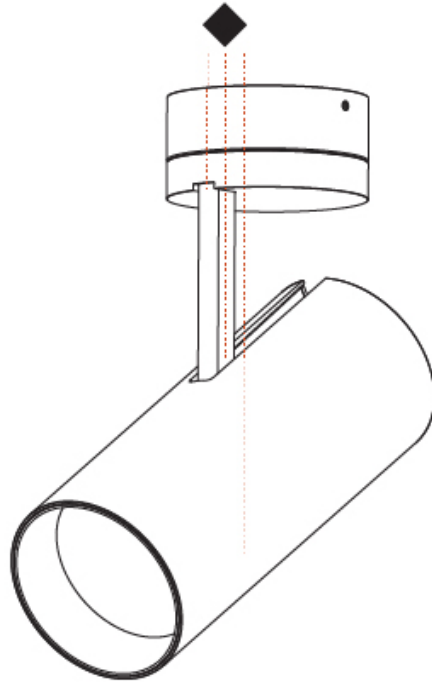

A3D115-

PROJECT

TYPE

SPECIFIER

QUANTITY

DATE