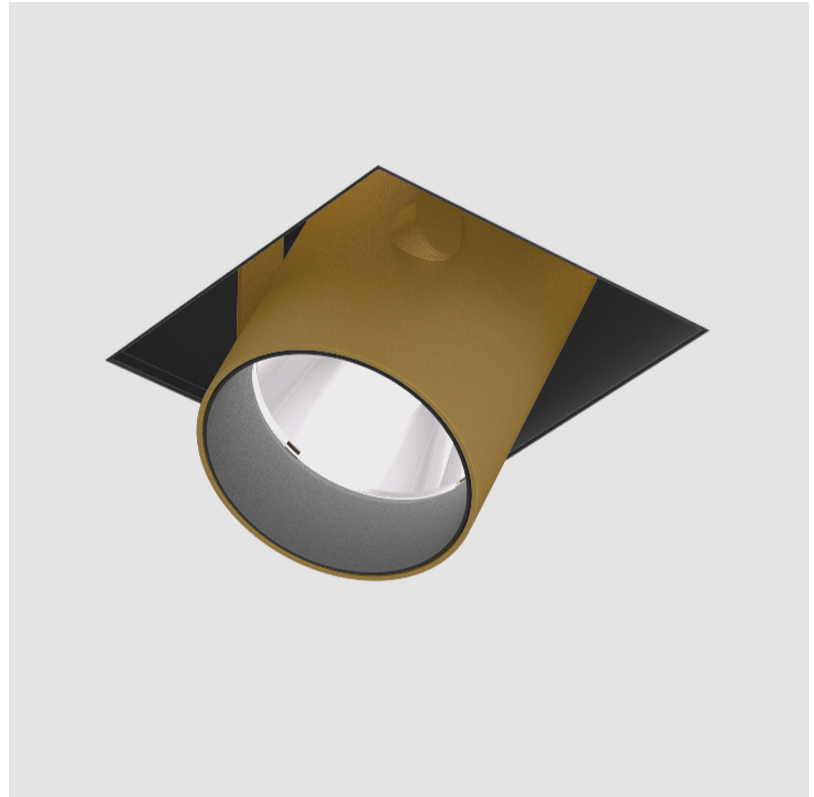

ELECTRICAL

Lamp Type: LED (Zhaga Standard)
Input Wattage (W): 19.3 + 2.6
Total Output Wattage (W): 16.5 + 2.2
Dimming: Tri-Mode (Non-Dimming and Phase Dimming (120Vac only) and 0-10V Dimming)
Driver Included: No
Driver Location: Remote
Driver Type: Constant Current & Constant Voltage - Universal
Driver Class: Class 2
Input Voltage (V): 120 - 277
Output Voltage (V): 24
Constant Current (MA): 500

LED

Number of LEDs: 2
Color Temperature (°K): 2700 / 3000 / 4000
Max. Delivered Lumen (lm): 1540 / 1580 / 1690
CRI: >90 CRI
Lamp Life (hrs): 50000
Upon Request: Special Color Temperature

OPTICAL

Reflector: 20 / 40 / 60
Adjustability: Rotational 355°; Tilt 45°
Upon Request: Special Beam Angles

RATINGS AND CERTIFICATIONS

For international specifications by adding 'INT' at the end of the existing Model #. For assistance on 'custom' specifications, contact zteam@zaneen.com. In a constant effort to supply the best product, we reserve the right to change specifications or materials without notice. The most recent specification sheets are found at zaneen.com

145mm 5 11/16" | 10 | 12 1/2 | 15 | 25mm 3/8" 1/2" 9/16" 1" | 225mm x 225mm 8 7/8" x 8 7/8"