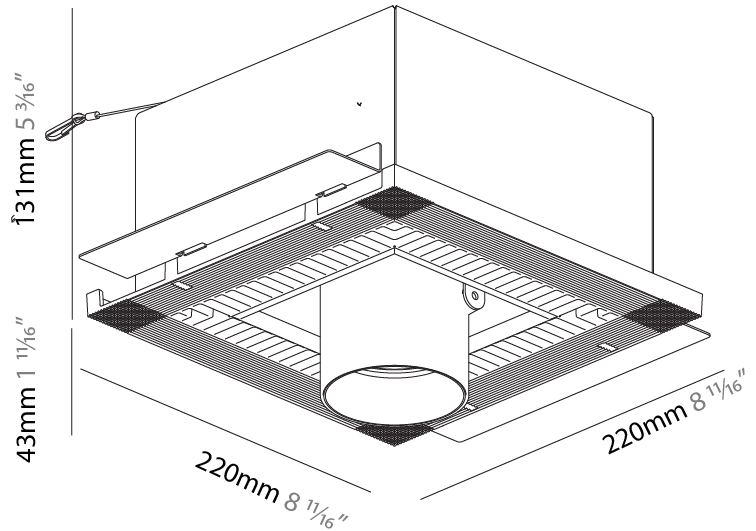

ELECTRICAL

Lamp Type: LED (Zhaga Standard)
Input Wattage (W): 19.3 + 2.6
Total Output Wattage (W): 16.5 + 2.2
Dimming: Tri-Mode (Non-Dimming and Phase Dimming (120Vac only) and 0-10V Dimming)
Driver Included: No
Driver Location: Remote
Driver Type: Constant Current & Constant Voltage - Universal
Driver Class: Class 2
Input Voltage (V): 120 - 277
Output Voltage (V): 24
Constant Current (MA): 500

LED

Number of LEDs: 2
Color Temperature (°K): 2700 / 3000 / 4000
Max. Delivered Lumen (lm): 1540 / 1580 / 1690
CRI: >90 CRI
Lamp Life (hrs): 50000
Upon Request: Special Color Temperature

OPTICAL

Reflector: 20 / 40 / 60
Adjustability: Rotational 355°; Tilt 45°
Upon Request: Special Beam Angles

RATINGS AND CERTIFICATIONS

For international specifications by adding 'INT' at the end of the existing Model #. For assistance on 'custom' specifications, contact zteam@zaneen.com. In a constant effort to supply the best product, we reserve the right to change specifications or materials without notice. The most recent specification sheets are found at zaneen.com

145mm 5 11/16" | 10 | 12 1/2 | 15 | 25mm 3/8" 1/2" 9/16" 1" | 225mm x 225mm 8 7/8" x 8 7/8"