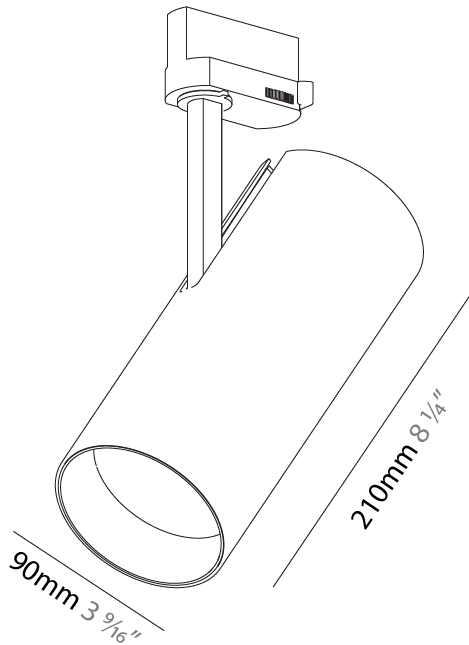

GENERAL

Series: Imagine
Subseries: Imagine 90
Brand: Prolicht
Division: Architectural
Mounting Type: Track
Mounting Location: Ceiling

PHYSICAL

Shape: Cylinder
Diameter (mm): 90
Diameter (in): 3 ⁹/₁₆
Height (mm): 210
Height (in): 8 ¹/₄
Max. Overall Height (mm): 230
Max. Overall Height (in): 9 ¹/₁₆
Light Distribution: Adjustable / Direct
Weight (kg): 0.886
Weight (lbs): 1.95
Fixture Finish: SSR / BKV / CWI / CRY / HAB / UFT / ITA / RUA / FTG / MYG / LOD / PUS / FRO / FUP / KIA / POP / BLS / SPG / MEY / GOH / GUM / CHC / COM / ABZ / JAG / OBR / MOS / ROR
Fixture Material: Aluminum Die Cast

ELECTRICAL

Lamp Type: LED (Zhaga Standard)
Input Wattage (W): 28
Total Output Wattage (W): 26
Dimming: Tri-Mode (Non-Dimming and Phase Dimming (120Vac only) and 0-10V Dimming)
Driver Included: Yes
Driver Location: Integrated
Driver Type: Constant Current - Universal
Driver Class: Class 2
Input Voltage (V): 120 - 277
Constant Current (MA): 700

LED

Number of LEDs: 1
Color Temperature (°K): 2700 / 3000 / 3500 / 4000
Max. Delivered Lumen (lm): 1917 / 1995 / 2114 / 2157
Nominal Lumen (lm): 2909 / 3028 / 3208 / 3273
CRI: >90 CRI
Lamp Life (hrs): 50000

OPTICAL

Reflector: 6 / 14 / 32

RATINGS AND CERTIFICATIONS

Certified By: Certified for North American Standards
IP rating: IP20

PROJECT
TYPE
SPECIFIER
QUANTITY
DATE

90°

350°