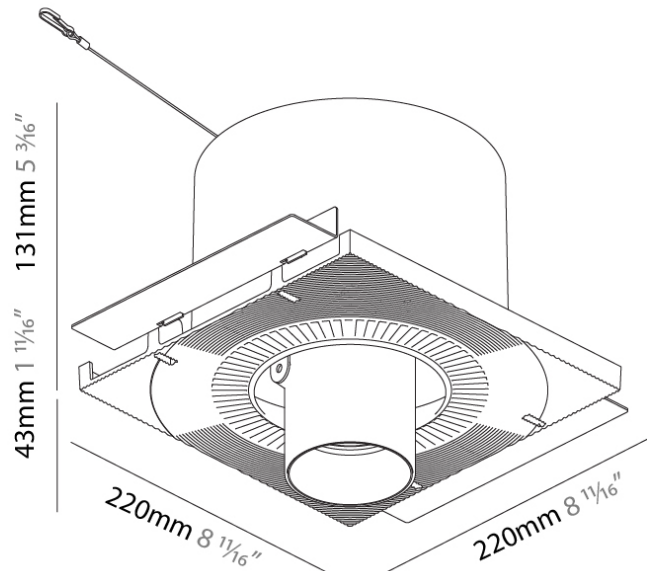

ELECTRICAL

Lamp Type: LED (Zhaga Standard)
Input Wattage (W): 20.9
Total Output Wattage (W): 18.7
Dimming: Tri-Mode (Non-Dimming and Phase Dimming (120Vac only) and 0-10V Dimming)
Driver Included: No
Driver Location: Recessed Housing
Driver Type: Constant Current - Universal
Driver Class: Class 2
Housing: See components
Input Voltage (V): 120 - 277
Constant Current (MA): 500

LED

Number of LEDs: 1
Color Temperature (°K): 2700 / 3000 / 3500 / 4000
Max. Delivered Lumen (lm): 1490 / 1530 / 1607 / 1640
CRI: >90 CRI
Lamp Life (hrs): 50000
Upon Request: Special Color Temperature

OPTICAL

Reflector: 16 / 32
Adjustability: Rotational 355°; Tilt 45°
Upon Request: Special Beam Angles

RATINGS AND CERTIFICATIONS

Available for international specifications by adding 'INT' at the end of the existing Model #. For assistance on 'custom' specifications, contact zteam@zaneen.com. In a constant effort to supply the best product, we reserve the right to change specifications or materials without notice. The most recent specification sheets are found at zaneen.com
IP rating: IP20

145mm 5 11/16"	10 | 12 1/2 | 15 | 25mm 3/8" | 1/2" | 9/16" | 1"	225mm x 225mm 8 7/8" x 8 7/8"	355°	45°	

A