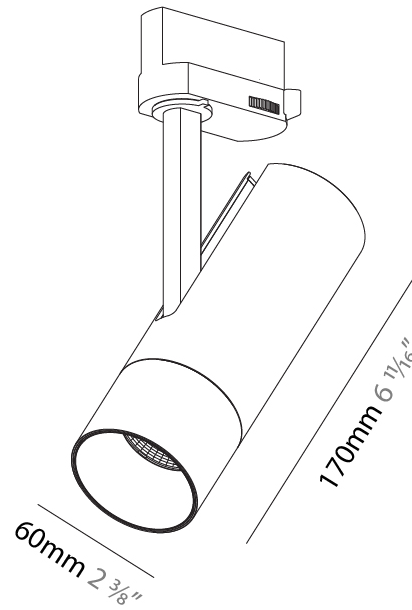

GENERAL

Series: Imagine
Subseries: Imagine 60
Brand: Prolicht
Division: Architectural
Mounting Type: Track
Mounting Location: Ceiling

PHYSICAL

Shape: Cylinder
Diameter (mm): 60
Diameter (in): 2 3/8
Height (mm): 170
Height (in): 6 11/16
Max. Overall Height (mm): 190
Max. Overall Height (in): 7 1/2
Light Distribution: Adjustable / Direct
Weight (kg): 0.522
Weight (lbs): 1.15
Fixture Finish: SSR / BKV / CWI / CRY / HAB / UFT / ITA / RUA / FTG / MYG / LOD / PUS / FRO / FUP / KIA / POP / BLS / SPG / MEY / GOH / GUM / CHC / COM / ABZ / JAG / OBR / MOS / ROR
Holder Finish: BLK / WHI / SIL
Fixture Material: Aluminum Die Cast

ELECTRICAL

Lamp Type: LED (Zhaga Standard)
Input Wattage (W): 14
Total Output Wattage (W): 13.8
Dimming: Tri-Mode (Non-Dimming and Phase Dimming (120Vac only) and 0-10V Dimming)
Driver Included: Yes
Driver Location: Integrated
Driver Type: Constant Current - Universal
Driver Class: Class 2
Input Voltage (V): 120 - 277
Constant Current (MA): 350

LED

Number of LEDs: 1
Color Temperature (°K): 2700 / 3000 / 3500 / 4000
Max. Delivered Lumen (lm): 776 / 836 / 869 / 887
Nominal Lumen (lm): 1276 / 1342 / 1395 / 1424
CRI: >90 CRI
Lamp Life (hrs): 50000

OPTICAL

Optic°: Lens Pack - No Lens / Linear Spread Lens / Honeycomb / Spread Lens
Beam Angle: 12

RATINGS AND CERTIFICATIONS

Certified By: Certified for North American Standards
IP rating: IP20