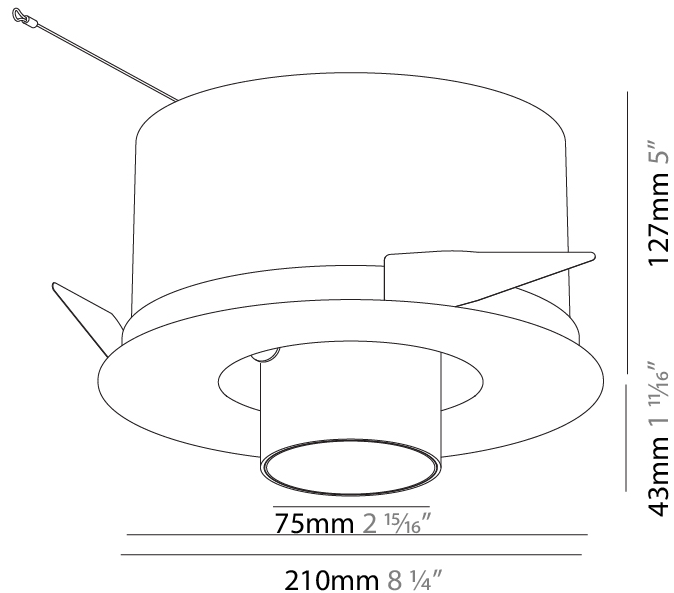

PHYSICAL

Shape: Round
Diameter (mm): 210
Diameter (in): 8 1/4
Height (mm): 170
Height (in): 6 11/16
Ceiling Thickness (mm): 10 / 12.5 / 15
Ceiling Thickness (in): 3/8 or 1/2 or 9/16
Min. Recessing Depth (mm): 140
Min. Recessing Depth (in): 5 1/2
Light Distribution: Adjustable / Indirect
Weight (kg): 1.4
Weight (lbs): 3.09
Fixture Finish: SSR / BKV / CWI / CRY / HAB / UFT / ITA / RUA / FTG / MYG / LOD / PUS / FRO / FUP / KIA / POP / BLS / SPG / MEY / GOH / GUM / CHC / COM / ABZ / JAG / OBR / MOS / ROR
Fixture Material: Aluminum Die Cast
Cut-out Measurements: D. - 190mm / 7 1/2"

ELECTRICAL

Lamp Type: LED (Zhaga Standard)
Input Wattage (W): 14
Total Output Wattage (W): 12
Dimming: Tri-Mode (Non-Dimming and Phase Dimming (120Vac only) and 0-10V Dimming)
Driver Included: No
Driver Location: Recessed Housing
Driver Type: Constant Current - Universal
Housing: See components
Input Voltage (V): 120 - 277
Constant Current (MA): 350

LED

Number of LEDs: 1
Color Temperature (°K): 2700 / 3000 / 3500 / 4000
Max. Delivered Lumen (lm): 1124 / 1210 / 1258 / 1284
Nominal Lumen (lm): 1246 / 1342 / 1396 / 1424
CRI: >90 CRI
Lamp Life (hrs): 50000

OPTICAL

Reflector°: 12
Optic°: Lens Pack - No Lens / Linear Spread Lens / Honeycomb / Spread Lens
Adjustability: Rotational 355°; Tilt 45°

RATINGS AND CERTIFICATIONS

Certified By: Certified for North American Standards
IP rating: IP20