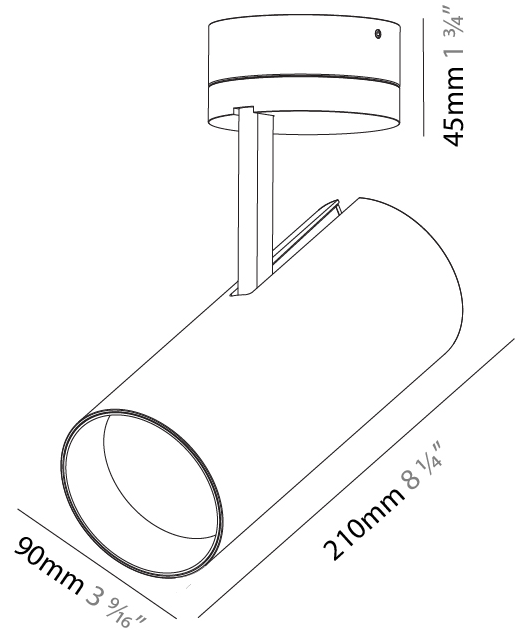

GENERAL

Series: Imagine
Subseries: Imagine 90
Brand: Prolicht
Division: Architectural
Mounting Type: Surface
Mounting Location: Ceiling
Subcategory: Spots

PHYSICAL

Shape: Round
Diameter (mm): 90
Diameter (in): 3 9/16
Height (mm): 210
Height (in): 8 1/4
Max. Overall Height (mm): 255
Max. Overall Height (in): 10 1/16
Light Distribution: Adjustable / Direct
Weight (kg): 1.184
Weight (lbs): 2.60
Fixture Finish: SSR / BKV / CWI / CRY / HAB / UFT / ITA / RUA / FTG / MYG / LOD / PUS / FRO / FUP / KIA / POP / BLS / SPG / MEY / GOH / GUM / CHC / COM / ABZ / JAG / OBR / MOS / ROR
Fixture Material: Aluminum Die Cast

ELECTRICAL

Lamp Type: LED (Zhaga Standard)
Input Wattage (W): 13.2 / 16.5
Total Output Wattage (W): 12 / 15
Dimming: Tri-Mode (Non-Dimming and Phase Dimming (120Vac only) and 0-10V Dimming)
Driver Included: Yes
Driver Location: Integrated
Driver Type: Constant Current - Universal
Driver Class: Class 2
Input Voltage (V): 120 - 277
Constant Current (MA): 350

LED

Number of LEDs: 1
Color Temperature (°K): 2700 / 3000 / 3500 / 4000
Max. Delivered Lumen (lm): 830 / 930 / 1009 / 1030
CRI: >90 CRI
Lamp Life (hrs): 50000

OPTICAL

Reflector°: 10
Adjustability: Rotational 350°; Tilt 90°

RATINGS AND CERTIFICATIONS

Certified By: Certified for North American Standards
IP rating: IP20