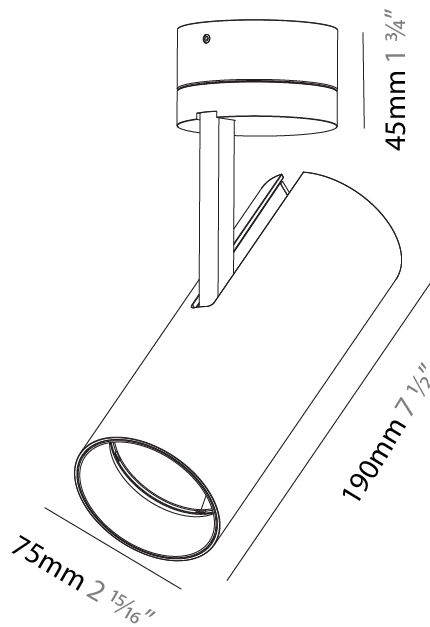

GENERAL

Series: Imagine
Subseries: Imagine 75
Brand: Prolicht
Division: Architectural
Mounting Type: Surface
Mounting Location: Ceiling
Subcategory: Spots

PHYSICAL

Shape: Cylinder
Diameter (mm): 75
Diameter (in): 2 ¹⁵/₁₆
Height (mm): 190
Height (in): 7 ¹/₂
Max. Overall Height (mm): 235
Max. Overall Height (in): 9 ³/₄
Light Distribution: Adjustable / Direct
Weight (kg): 0.919
Weight (lbs): 2.02
Fixture Finish: SSR / BKV / CWI / CRY / HAB / UFT / ITA / RUA / FTG / MYG / LOD / PUS / FRO / FUP / KIA / POP / BLS / SPG / MEY / GOH / GUM / CHC / COM / ABZ / JAG / OBR / MOS / ROR
Fixture Material: Aluminum Die Cast

ELECTRICAL

Lamp Type: LED (Zhaga Standard)
Input Wattage (W): 20.9
Total Output Wattage (W): 19
Dimming: Tri-Mode (Non-Dimming and Phase Dimming (120Vac only) and 0-10V Dimming)
Driver Included: Yes
Driver Location: Integrated
Driver Type: Constant Current - Universal
Driver Class: Class 2
Input Voltage (V): 120 - 277
Constant Current (MA): 500

LED

Number of LEDs: 1
Color Temperature (°K): 2700 / 3000 / 3500 / 4000
Max. Delivered Lumen (lm): 1490 / 1530 / 1607 / 1640
CRI: >90 CRI
Lamp Life (hrs): 50000

OPTICAL

Reflector°: 20 / 25 / 40
Adjustability: Rotational 350°; Tilt 90°

RATINGS AND CERTIFICATIONS

Certified By: Certified for North American Standards
IP rating: IP20