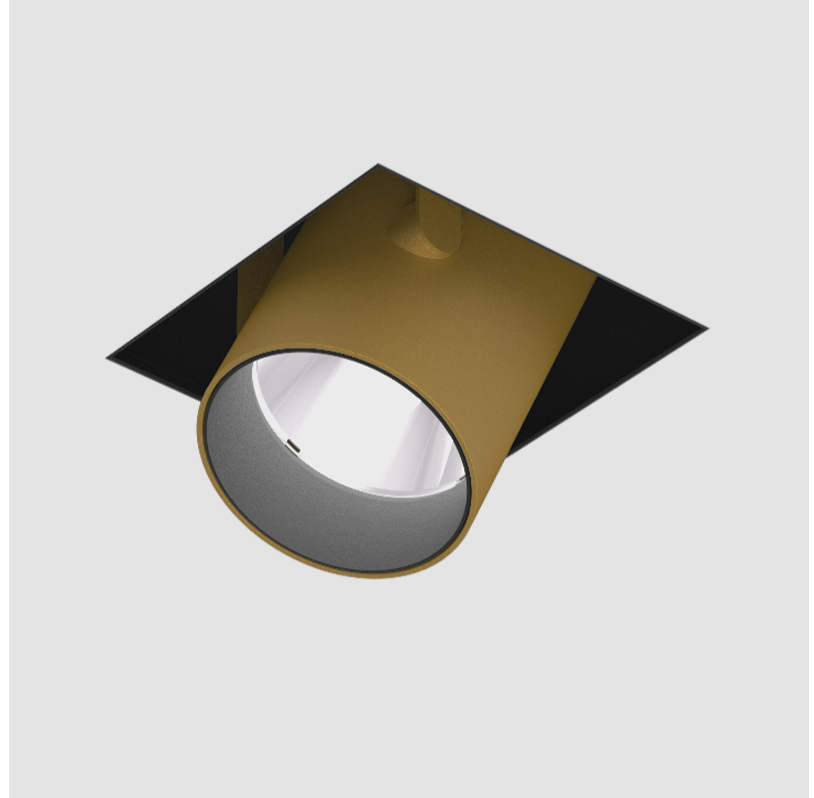

ELECTRICAL

Lamp Type: LED (Zhaga Standard)
Input Wattage (W): 13.2 (2700K) / 16.5
Total Output Wattage (W): 12 (2700K) / 15
Dimming: Tri-Mode (Non-Dimming and Phase Dimming (120Vac only) and 0-10V Dimming)
Driver Included: No
Driver Location: Recessed Housing
Driver Type: Constant Current - Universal
Driver Class: Class 2
Housing: See components
Input Voltage (V): 120 - 277
Constant Current (MA): 350

LED

Number of LEDs: 1
Color Temperature (°K): 2700 / 3000 / 3500 / 4000
Max. Delivered Lumen (lm): 870 / 970 / 1038 / 1060
CRI: >90 CRI
Lamp Life (hrs): 50000
Upon Request: Special Color Temperature

OPTICAL

Reflector°: 10
Adjustability: Rotational 355°; Tilt 45°
Upon Request: Special Beam Angles

RATINGS AND CERTIFICATIONS

Certified By: Certified for North American Standards
Zaneen Lighting Inc. © 2024, Phone: 588-3387, Fax: 247-9519, www.zaneen.com

Available for International specifications by adding 'INT' at the end of the existing Model #. For assistance on 'custom' specifications, contact zteam@zaneen.com. In a constant effort to supply the best product, we reserve the right to change specifications or materials without notice. The most recent specification sheets are found at zaneen.com

145mm 5 11/16"	10 | 12 1/2 | 15 | 25mm 3/8" | 1/2" | 9/16" | 1"	225mm x 225mm 8 7/8" x 8 7/8"		355°	45°